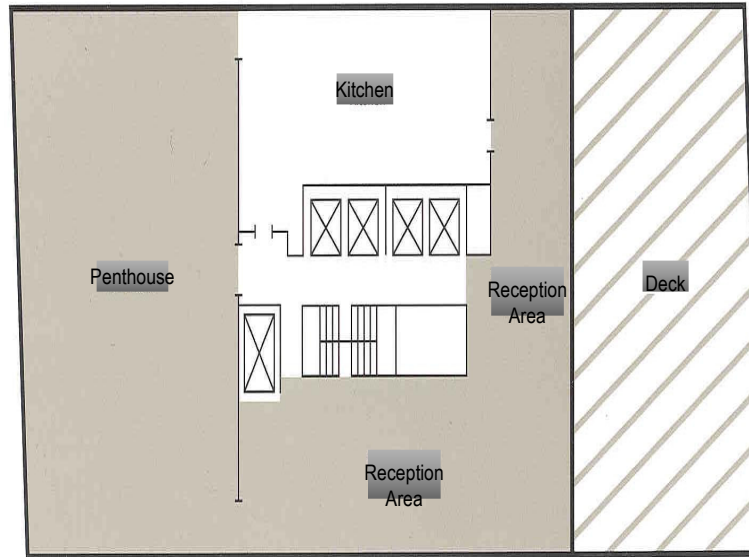

39th Floor Penthouse

Room Configuration Maximum Capacities

Penthouse	2112 sq. feet
Reception	1280 sq. feet
Total	3392 sq. feet

Classroom	Theatre	Conference	U-Shape	Rounds	Reception/Cocktail	Wedding
110	200	50	45	170	270	150